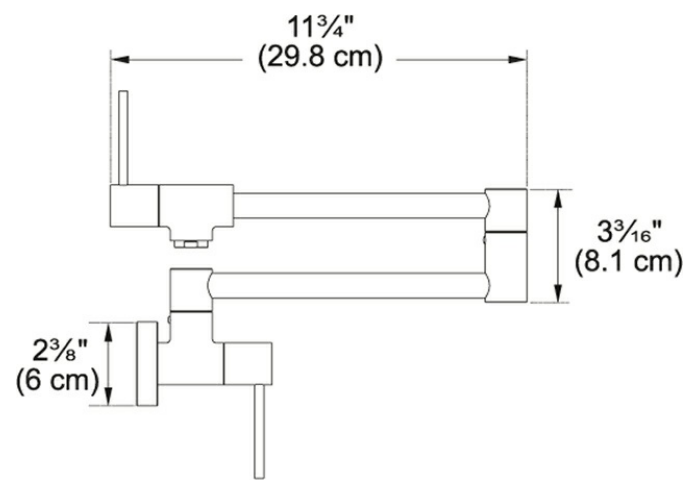

Product Picture

Technical Drawing

Product Information

| | |
|------------------|-------------------------|
| Version | Wall Mounted Pot Filler |
| Spray Type | Full Spray |
| Faucet Operation | 2 Handle Mixer |
| Flow Rate | 2.2 gpm |
| Cartridge | 12mm Ceramic Cartridge |
| Where to buy | Showroom |

Article Numbers

| | |
|----------------|--------------|
| FUN# | 115.0482.423 |
| US Part Number | PF4400 |